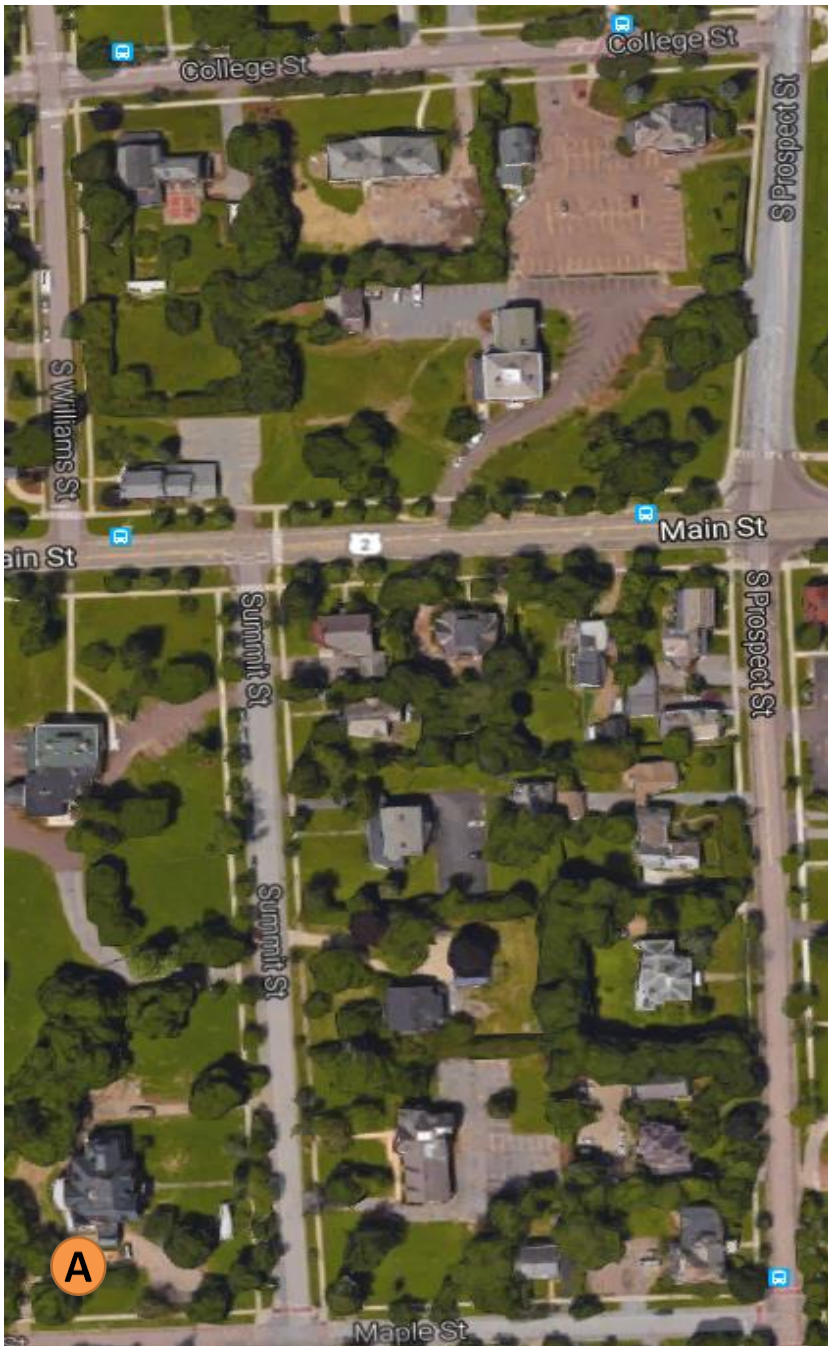

Weekday Event Parking Information for Public Events

Parking is available in the house lot accessed off of Maple Street just below the corner of Maple and Summit Streets.

Parking is allowed by anyone in the spaces labeled “carpool”, “electric cars”, etc.

Please note that many of the streets around the UVM Alumni House are “Residents ONLY” parking areas. Cars parked here may be subject to ticketing and towing.

Alumni House Lot

GPS Address:
390 Maple Street, Burlington, VT
05401
20 parking spaces